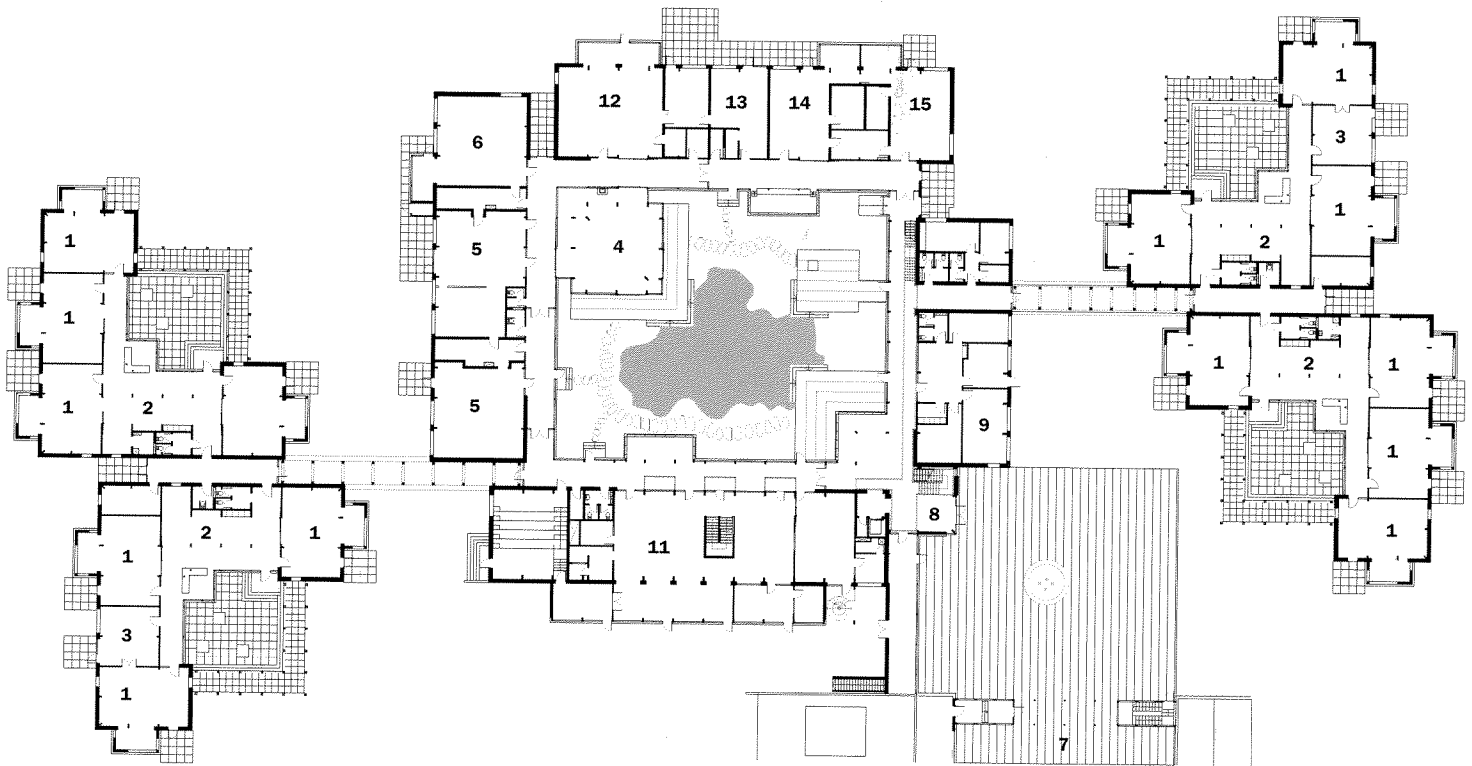

1:5000

1:750

Stueetage ■ Ground floor

- |                   |                     |
|-------------------|---------------------|
| 1 Hjemklasser     | ■ 1 Homeroom        |
| 2 Fællesrum       | 2 Common room       |
| 3 Specialklasser  | 3 Special studies   |
| 4 Naturfagscenter | 4 Natural sciences  |
| 5 Fysik           | 5 Physics           |
| 6 Biologi         | 6 Biology           |
| 7 Gl.Kingoskole   | 7 Old King's school |
| 8 Hovedindgang    | 8 Main entrance     |
| 9 Skoleinspektør  | 9 Principal         |
| 10 Lærerværelse   | 10 Teachers' room   |
| 11 Mediatek       | 11 Media library    |
| 12 Sløjd          | 12 Carpentry        |
| 13 Motorlære      | 13 Automotive       |
| 14 Billedkunst    | 14 Art              |
| 15 Håndgerning    | 15 Needlework       |

Facade mod nord ■ North facade